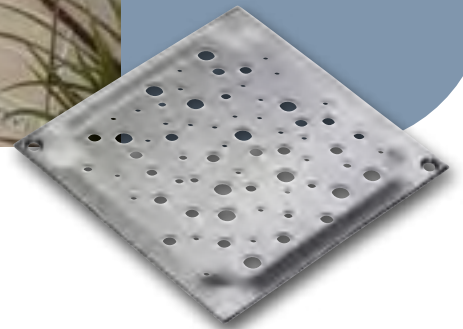

DETROIT

The tough and “no-nonsense” DETROIT design brings you some of the renown styling of the Motor City.

NEW YORK

The NEW YORK design highlights conservation, with a twist of big city flair.

OSLO

The OSLO design blends the authentic and the contemporary into one. A random pattern of water drops gives you a fresh feeling.

WATERLINE CHANNEL

Modern
OSLO

Standard
VIENNA

VINYL

TOKYO

SQUARE

- Standard with VIENNA grating
- Finished Top Dimensions: 6" (145) x 6" (145)
- Grating Dimensions: 5½" (140) x 5½" (140)

TRIANGULAR