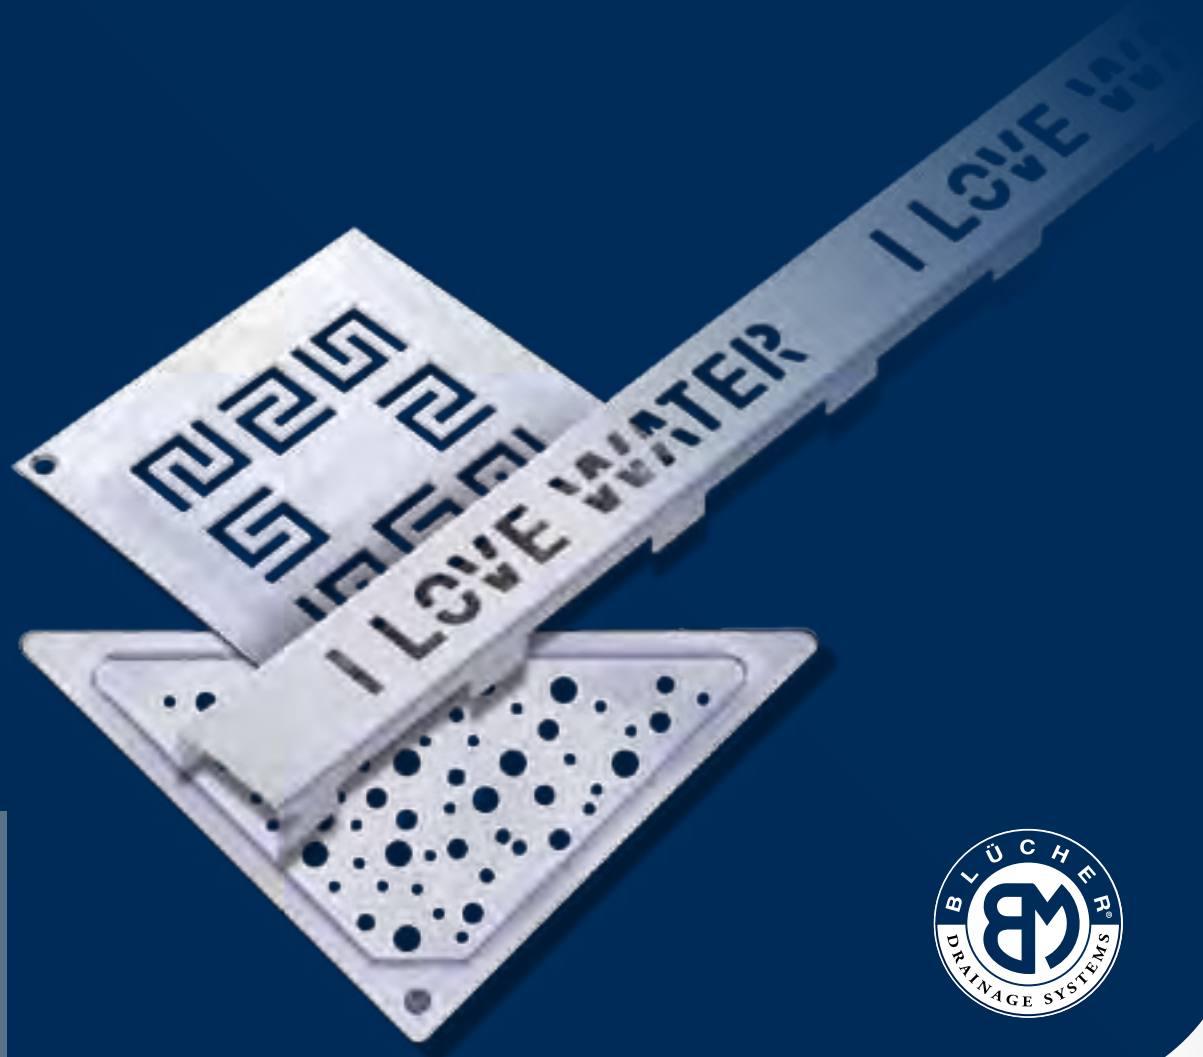

BLÜCHER® Shower

BLÜCHER®

STAINLESS STEEL DRAINAGE SYSTEMS

Grating solutions expressing your style

Giving you the opportunity to blend invention, quality and design into a bathroom that reflects who you are, BLÜCHER® Shower comes in a great number of varieties. BLÜCHER® Shower products are made to enhance your personal style, your feeling of wellness and the ease of maintaining good hygiene in your bathroom. This is why our drains are designed and manufactured in stainless steel. A classic material that stands the aesthetic and functional test of time.

Proper installation keeps up the flow

The BLÜCHER® Shower line of gratings is completely compatible with the BLÜCHER® standard drains that have been effectively draining bathrooms for the past 40 years. Most of the standard BLÜCHER® drains allow adjustments in height, tilt and rotation for a perfect fit in the flooring.