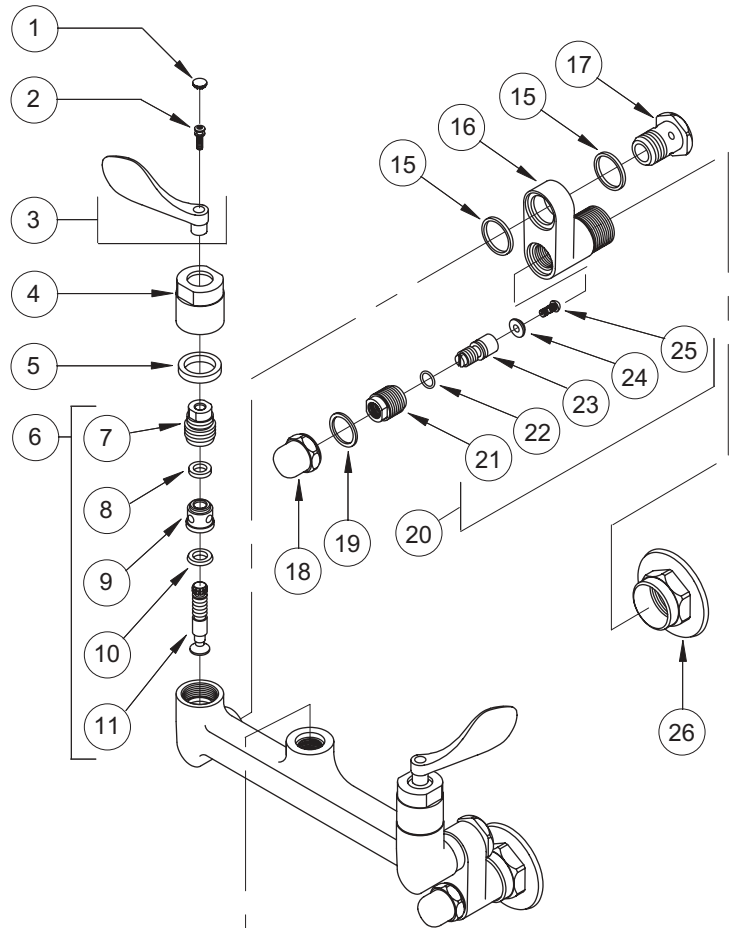

#	Description	Part #*
1	Button, Blue	039298-BP5
	Button, Red	039297-BP5
2	Screw	039328-BP25
3	3" Blade Handle Assy., Blue	039296
	3" Blade Handle Assy., Red	039295
4	Locknut	300631
5	O-Ring	039035-BP10
6	LH Cartridge	039038-BP5
	RH Cartridge	039037-BP5
7	LH Centrepiece	039032-BP5
	RH Centrepiece	039031-BP5
8	O-Ring	039034-BP10
9	Sleeve	039033-BP10
10	Seat Ring	039039-BP10
11	LH Stem	039030-BP10
	RH Stem	039029-BP10
12	Spout Assy.	361009
13	Aerator Adapter	303706
14	Aerator	300994
15	Gasket	300670
16	Shank	301047
17	Shank Connector	300671
18	Cap	300673
19	Gasket	300674
20	Cartridge	356229
21	Centrepiece	301042
22	O-Ring	301045
23	Stem	301043
24	Disc	301044
25	Screw	301046
26	Flange	300688

\*BPx denotes the bulk pack quantity