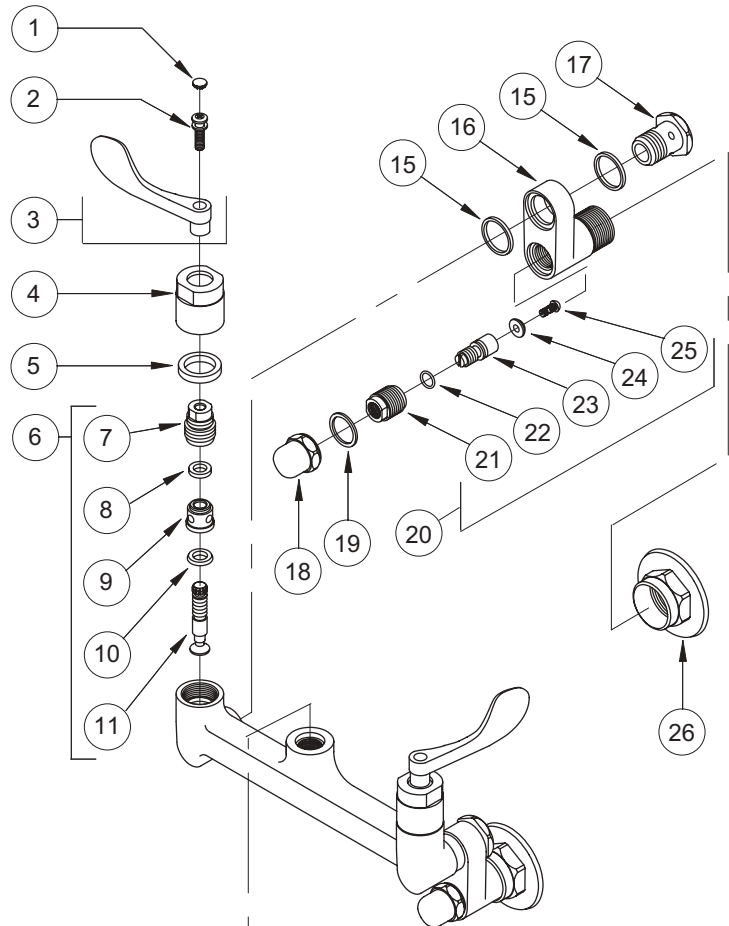

#	Description	Part #*
1	Button, Blue	039298-BP5
	Button, Red	039297-BP5
2	Screw	039328-BP25
3	4-1/2" Blade Handle Assy., Blue	039300
	4-1/2" Blade Handle Assy., Red	039299
4	Locknut	300631
5	O-Ring	039035-BP10
6	LH Cartridge	039038-BP5
	RH Cartridge	039037-BP5
7	LH Centrepiece	039032-BP5
	RH Centrepiece	039031-BP5
8	O-Ring	039034-BP10
9	Sleeve	039033-BP10
10	Seat Ring	039039-BP10
11	LH Stem	039030-BP10
	RH Stem	039029-BP10
12	Spout Assy.	361009
13	Aerator Adapter	303706
14	Aerator	300994
15	Gasket	300670
16	Shank	301047
17	Shank Connector	300671
18	Cap	300673
19	Gasket	300674
20	Cartridge	356229
21	Centrepiece	301042
22	O-Ring	301045
23	Stem	301043
24	Disc	301044
25	Screw	301046
26	Flange	300688

\*BPx denotes the bulk pack quantity